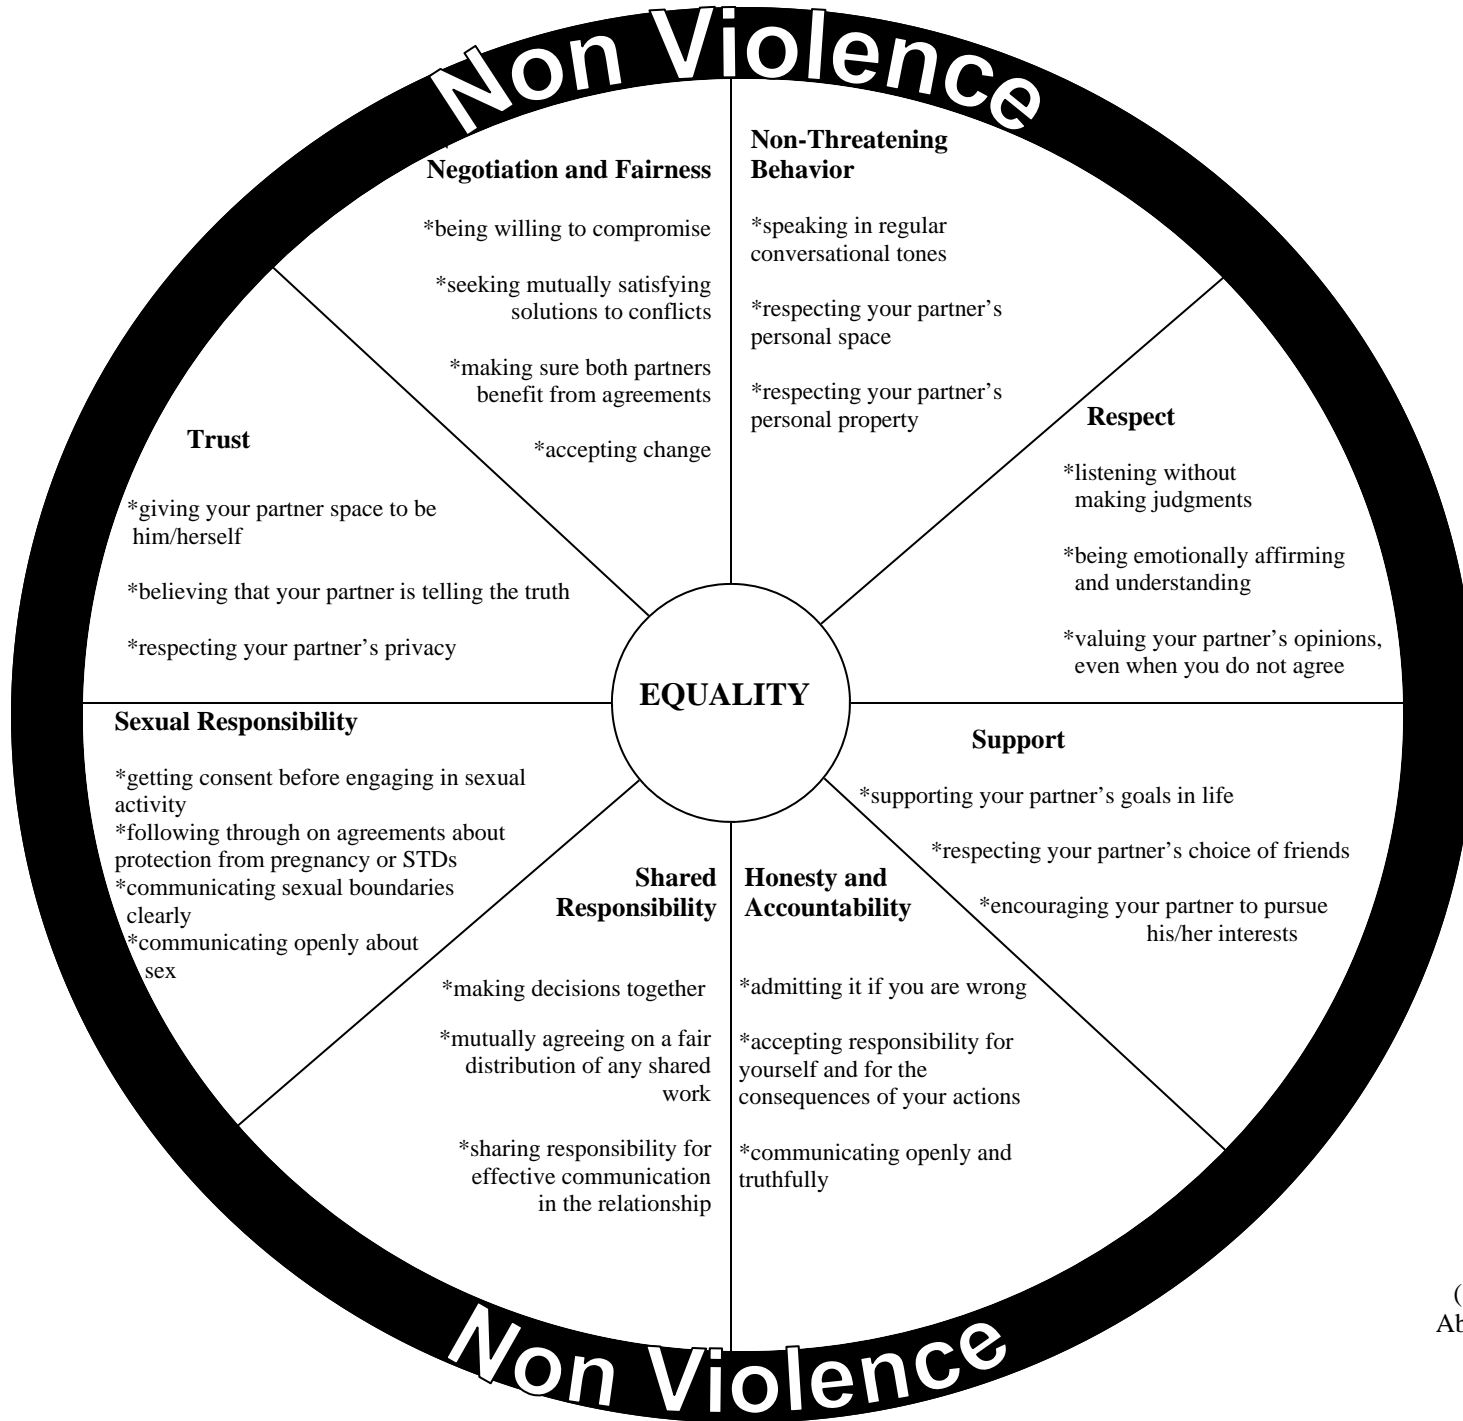

Non Violence

Spruce Run's hotline is available 24 hours/day.
Call for information, options and support: 1-800-863-9909

**Spruce Run
Teen
Equality Wheel**
(adapted from Domestic
Abuse Intervention Project,
Duluth, Minnesota)